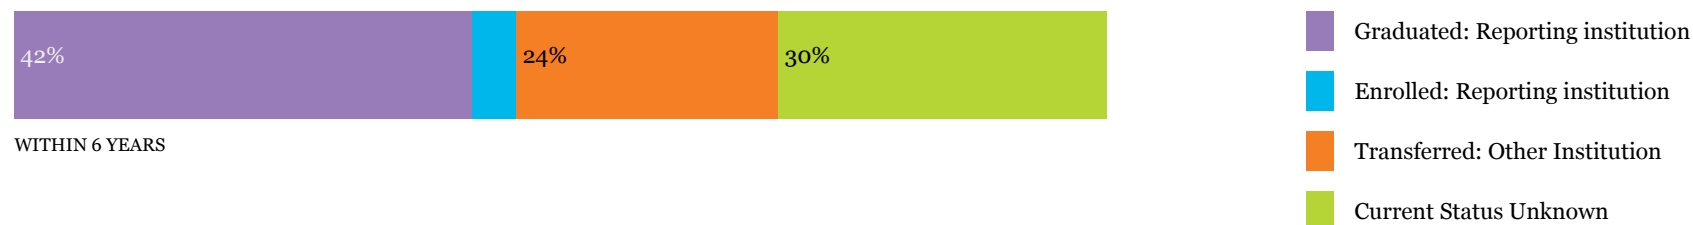

All Students

First-time-at-Institution, All Students Starting Fall 2011

Number of students: 1,947

roll over each bar for detail data

WITHIN 6 YEARS

[hide detail data for graph »](#)

Dutchess Community College | Associate / Certificate Seeking Model - All Students

Print

OUTCOMES FOR STUDENT STARTING AT DUTCHESS COMMUNITY COLLEGE IN FALL 2011 BY SUMMER 2017

	Associate degree from Dutchess Community College	18%
+	Associate degree from Dutchess Community College - with later transfer to another institution	24%
+	Certificate award from Dutchess Community College	0%
+	Certificate award from Dutchess Community College - with later transfer to another institution	0%
=	Total Graduated from Dutchess Community College	42%
	Enrolled at Dutchess Community College	4%
	Transferred with no degree or certificate from Dutchess Community College*	24%
	Current Status Unknown	30%