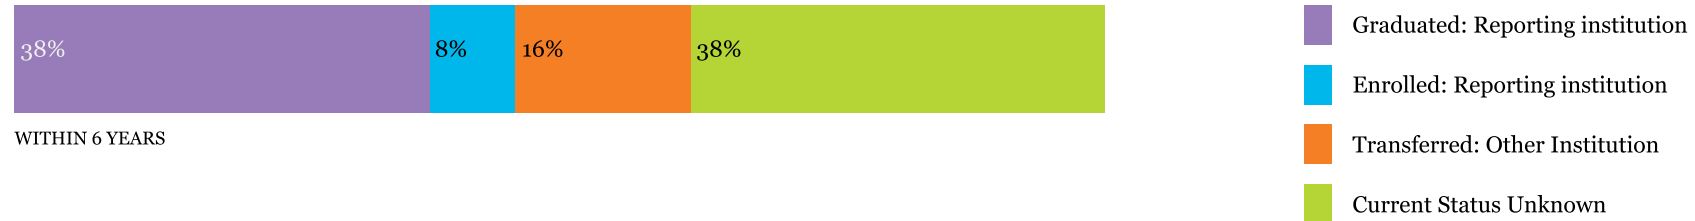

Part-Time

First-time-at-Institution, Part-Time Students Starting Fall 2010

Number of students: 243

roll over each bar for detail data

WITHIN 6 YEARS

[hide detail data for graph »](#)

Dutchess Community College | Associate / Certificate Seeking Model - Part-Time

Print

OUTCOMES FOR STUDENT STARTING AT DUTCHESS COMMUNITY COLLEGE IN FALL 2010 BY SUMMER 2016

	Associate degree from Dutchess Community College	23%
+	Associate degree from Dutchess Community College - with later transfer to another institution	14%
+	Certificate award from Dutchess Community College	1%
+	Certificate award from Dutchess Community College - with later transfer to another institution	0%
=	Total Graduated from Dutchess Community College	38%
	Enrolled at Dutchess Community College	8%
	Transferred with no degree or certificate from Dutchess Community College*	16%
	Current Status Unknown	38%

* Students who transferred may have subsequently earned a degree or award or be still enrolled; their status is not tracked after their transfer from Dutchess Community College.