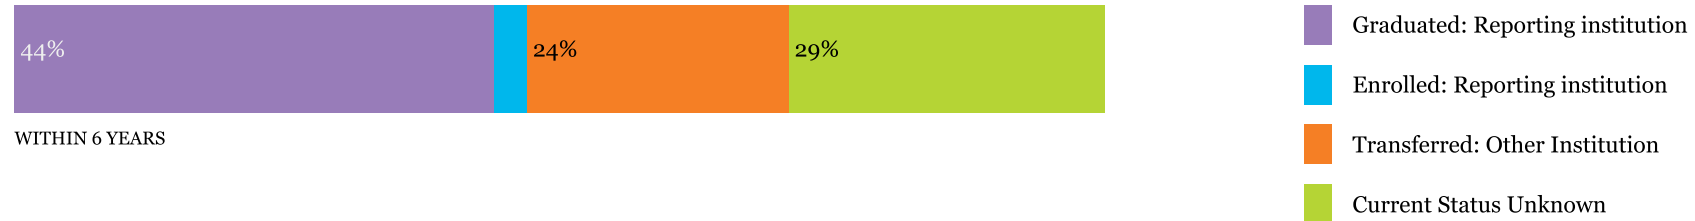

Full-Time

First-time-at-Institution, Full-Time Students Starting Fall 2010

Number of students: 1,721

roll over each bar for detail data

WITHIN 6 YEARS

[hide detail data for graph »](#)

Dutchess Community College | Associate / Certificate Seeking Model - Full-Time

Print

OUTCOMES FOR STUDENT STARTING AT DUTCHESS COMMUNITY COLLEGE IN FALL 2010 BY SUMMER 2016

	Associate degree from Dutchess Community College	17%
+	Associate degree from Dutchess Community College - with later transfer to another institution	26%
+	Certificate award from Dutchess Community College	1%
+	Certificate award from Dutchess Community College - with later transfer to another institution	0%
=	Total Graduated from Dutchess Community College	44%
	Enrolled at Dutchess Community College	3%
	Transferred with no degree or certificate from Dutchess Community College*	24%
	Current Status Unknown	29%

* Students who transferred may have subsequently earned a degree or award or be still enrolled; their status is not tracked after their transfer from Dutchess Community College.